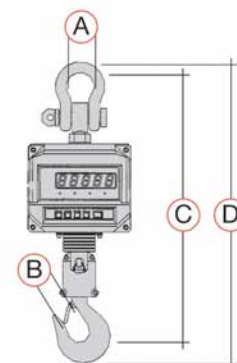

KERN HUM

Crane scale

Ideal for the industry, up to 3,000 kg

Order Hotline:
Go to back page of catalogue

Standard

CAL EXT **Adjusting program (CAL):**
For quick setting of the balance's accuracy. External adjusting weight required.

AKU **Rechargeable battery pack:**
rechargeable set.

230 V **Mains adapter:** 230 V/50Hz in standard version for Germany. On request GB, AUS or USA version.

TAR **Tare:** put back displayed value to „0“ during weighing process, e.g. to add or remove weighing material from a container.

STANDARD

Metal housing

Luminescent LED display
digit height 25 mm

AKU **Rechargeable battery pack** internal standard, operating time approx. 80 h, charging time approx. 8 h with internal mains adapter Selectable: AUTO-OFF function after 4 min without a change of load to preserve the battery

Radio remote control standard. Range approx. 25 m. All functions (excl. ON/OFF) can be selected. WxDxH 65x40x15 mm

BAT **Ready for use battery** (23A, 12V) included

Hook with safety catch, revolving

Price reduction

TAR **Tare**
Resets the display to "0" when there is a load on the scale. Now removed or added loads are directly displayed

Data Hold function
the weight display can be "frozen" using the HOLD key until another key is pressed

CAL EXT **Adjusting program CAL**
External test weights at an additional price

Model	Weighing range Max kg	Read-out d g	Net weight kg	Housing size WxDxH mm	Dimensions				OPTION Certificate KERN
					A	B	C	D	
KERN					mm	mm	mm	mm	OPTION DKD
HUM 1000K500	1000	500	17	210x228x180	56	42	550	620	963-130
HUM 3000K1000	3000	1000	18	210x228x180	73	45	580	650	-

84 Precision 0.2% of Max.

KERN - Your DKD-Calibration Partner

issues DKD calibration certificates for balances and test weights in its own accredited laboratories. It is internationally valid.